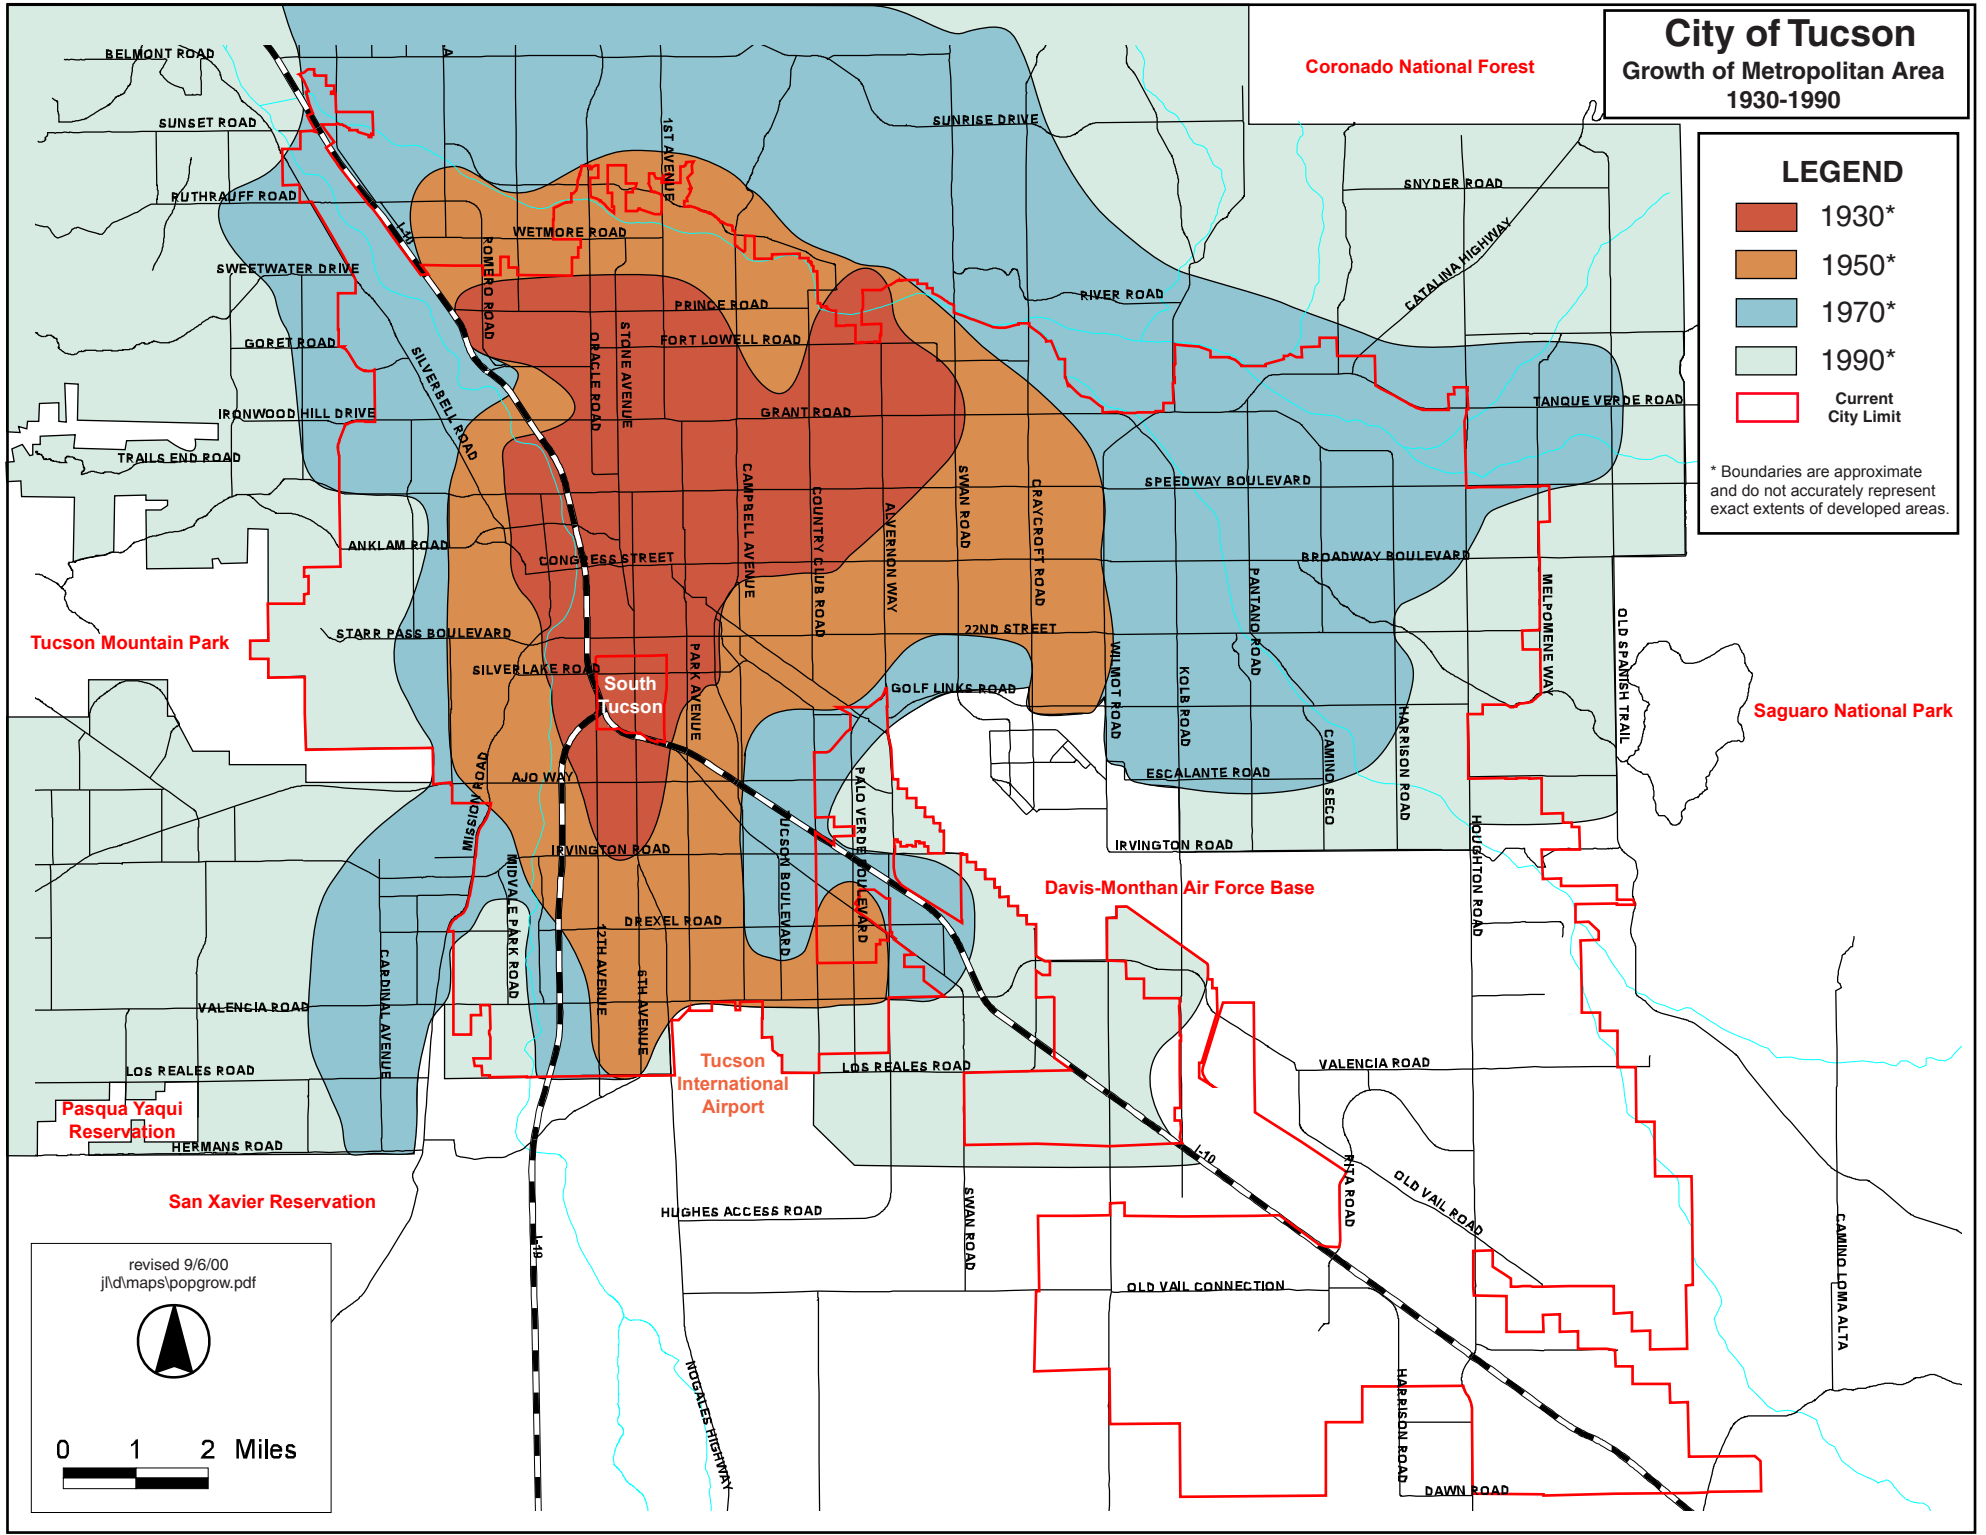

City of Tucson

Growth of Metropolitan Area 1930-1990

LEGEND

- 1930*
- 1950*
- 1970*
- 1990*
- Current City Limit

* Boundaries are approximate and do not accurately represent exact extents of developed areas.

revised 9/6/00
 jlv\maps\popgrow.pdf

0 1 2 Miles